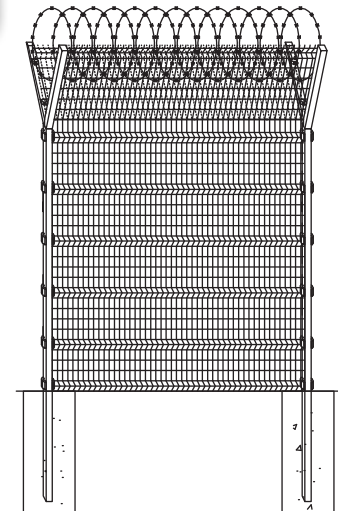

Support post

This kind of post will be put at 25m or 30m intervals.

Profile	Wall Thickness	Surface Treatment	Length	Base Plate	Rain hat
60x60mm	2.0mm 2.5mm	Galvanized and Electrostatic polyester powder coated	1900mm/ + 400mm I	Available on request	Plastic or Metal
			2200mm/ + 500mm I		
			2500mm/ + 500mm I		

Top concertina razor wire

Type	Core wire / Blade thickness	Surface Treatment	Length	Outside diameter	Clips
BTO-22	2.5 / 0.5mm	Hot dipped galvanized	8-10m/ roll	500mm	3 lines
				600mm	
				700mm	

QYM-Airport Fence

Use:3 common heights

Height:2700mm

Height:3200mm

Height:3700mm

10 YEAR WARRANTY