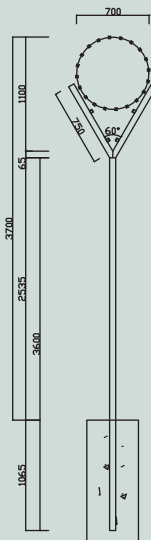

Mesh:50X100mm

Mesh:55X100mm

For panel

Panel	Mesh	Wire Thickness	Surface Treatment	Panel Width	Folds NOS.	Panel Height	Fence Height
Big Panel	50x100mm 55x100mm	4.00mm 4.50mm 5.00mm	Galvanized and Electrostatic polyester powder coated or PVC coated	2.50m 3.00m	4	2000mm	2700mm
					5	2300mm	3200mm
					6	2600mm	3700mm
V panel					2	530mm	2700mm
						630mm	3200mm
						730mm	3700mm

Y Post-(SHS)

Profile	Wall Thickness	Surface Treatment	Length	Base Plate	Rain hat
60x60mm	2.0mm 2.5mm	Galvanized and Electrostatic polyester powder coated	2700mm + 550mmV	Available on request	Plastic or Metal
			3100mm + 650mmV		
			3600mm + 750mmV		

Top concertina razor wire

Type	Core wire / Blade thickness	Surface Treatment	Length	Outside diameter	Clips
BTO-22	2.5 / 0.5mm	Hot dipped galvanized	8-10m/ roll	500mm	3 lines
				600mm	
				700mm	

QYM-Airport Fence

Use:3 common heights

Height:2700mm

Height:3200mm

Height:3700mm

10 YEAR WARRANTY