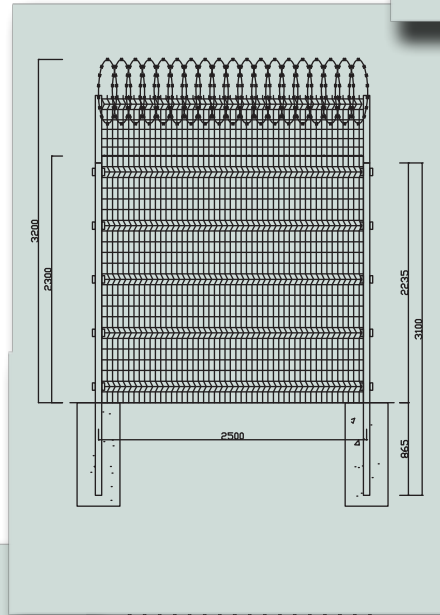

Support post

This kind of post will be put at 25m or 30m intervals.

Profile	Wall Thickness	Surface Treatment	Length	Base Plate	Rain hat
60x60mm	2.0mm 2.5mm	Galvanized and Electrostatic polyester powder coated	1900mm/ + 400mm I	Available on request	Plastic or Metal
			2200mm/ + 500mm I		
			2500mm/ + 500mm I		

Top concertina razor wire

Type	Core wire / Blade thickness	Surface Treatment	Length	Outside diameter	Clips
BTO-22	2.5 / 0.5mm	Hot dipped galvanized	8-10m/ roll	500mm	3 lines
				600mm	
				700mm	

QYM-Airport Fence

Use:3 common heights

Height:2700mm

Height:3200mm

Height:3700mm

10 YEAR WARRANTY