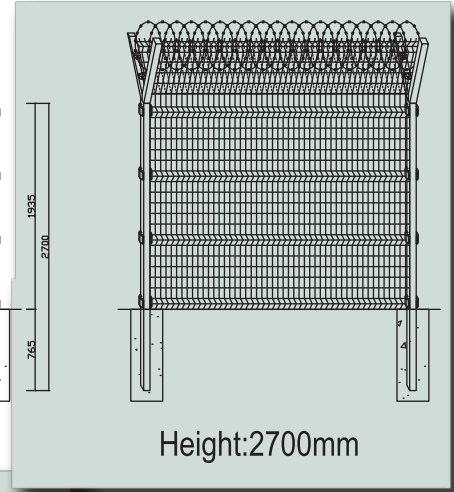

Mesh:50X100mm

Mesh:55X100mm

For panel

Panel	Mesh	Wire Thickness	Surface Treatment	Panel Width	Folds NOS.	Panel Height	Fence Height
Big Panel	50x100mm 55x100mm	4.00mm 4.50mm 5.00mm	Galvanized and Electrostatic polyester powder coated or PVC coated	2.50m 3.00m	4	2000mm	2700mm
					5	2300mm	3200mm
					6	2600mm	3700mm
V panel					2	530mm	2700mm
						630mm	3200mm
						730mm	3700mm

Y Post-(SHS)

Profile	Wall Thickness	Surface Treatment	Length	Base Plate	Rain hat
60x60mm	2.0mm 2.5mm	Galvanized and Electrostatic polyester powder coated	2700mm + 550mmV	Available on request	Plastic or Metal
			3100mm + 650mmV		
			3600mm + 750mmV		

Support post

This kind of post will be put at 25m or 30m intervals.

Profile	Wall Thickness	Surface Treatment	Length	Base Plate	Rain hat
60x60mm	2.0mm 2.5mm	Galvanized and Electrostatic polyester powder coated	1900mm/ + 400mm I	Available on request	Plastic or Metal
			2200mm/ + 500mm I		
			2500mm/ + 500mm I		

Use:3 common heights

Height:2700mm

Height:3200mm

Height:3700mm

10 YEAR WARRANTY