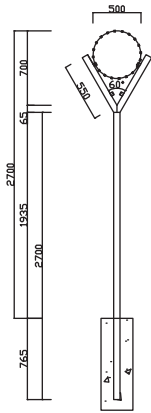

Mesh:50X100mm

Mesh:55X100mm

For panel

Panel	Mesh	Wire Thickness	Surface Treatment	Panel Width	Folds NOS.	Panel Height	Fence Height
Big Panel	50x100mm 55x100mm	4.00mm 4.50mm 5.00mm	Galvanized and Electrostatic polyester powder coated or PVC coated	2.50m 3.00m	4	2000mm	2700mm
					5	2300mm	3200mm
					6	2600mm	3700mm
V panel					2	530mm	2700mm
						630mm	3200mm
						730mm	3700mm

Support post

This kind of post will be put at 25m or 30m intervals.

Profile	Wall Thickness	Surface Treatment	Length	Base Plate	Rain hat
60x60mm	2.0mm 2.5mm	Galvanized and Electrostatic polyester powder coated	1900mm/ + 400mm I	Available on request	Plastic or Metal
			2200mm/ + 500mm I		
			2500mm/ + 500mm I		

Top concertina razor wire

Type	Core wire / Blade thickness	Surface Treatment	Length	Outside diameter	Clips
BTO-22	2.5 / 0.5mm	Hot dipped galvanized	8-10m/ roll	500mm	3 lines
				600mm	
				700mm	

QYM-Airport Fence

Use:3 common heights

Height:2700mm

Height:3200mm

Height:3700mm

10 YEAR WARRANTY