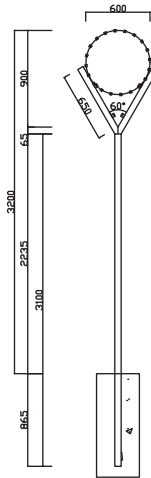

Mesh:50X100mm

Mesh:55X100mm

For panel

Panel	Mesh	Wire Thickness	Surface Treatment	Panel Width	Folds NOS.	Panel Height	Fence Height
Big Panel	50x100mm 55x100mm	4.00mm 4.50mm 5.00mm	Galvanized and Electrostatic polyester powder coated or PVC coated	2.50m 3.00m	4	2000mm	2700mm
					5	2300mm	3200mm
					6	2600mm	3700mm
V panel					2	530mm	2700mm
						630mm	3200mm
						730mm	3700mm

Support post

This kind of post will be put at 25m or 30m intervals.

Profile	Wall Thickness	Surface Treatment	Length	Base Plate	Rain hat
60x60mm	2.0mm 2.5mm	Galvanized and Electrostatic polyester powder coated	1900mm/ + 400mm I	Available on request	Plastic or Metal
			2200mm/ + 500mm I		
			2500mm/ + 500mm I		

Top concertina razor wire

Type	Core wire / Blade thickness	Surface Treatment	Length	Outside diameter	Clips
BTO-22	2.5 / 0.5mm	Hot dipped galvanized	8-10m/ roll	500mm	3 lines
				600mm	
				700mm	

QYM-Airport Fence

Use:3 common heights

Height:2700mm

Height:3200mm

Height:3700mm

10 YEAR WARRANTY