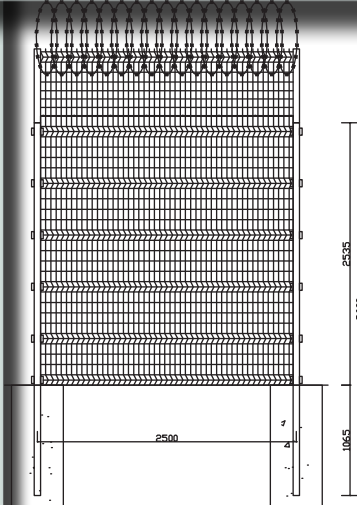

Mesh:50X100mm

Mesh:55X100mm

For panel

Panel	Mesh	Wire Thickness	Surface Treatment	Panel Width	Folds NOS.	Panel Height	Fence Height
Big Panel	50x100mm 55x100mm	4.00mm 4.50mm 5.00mm	Galvanized and Electrostatic polyester powder coated or PVC coated	2.50m 3.00m	4	2000mm	2700mm
					5	2300mm	3200mm
					6	2600mm	3700mm
V panel					2	530mm	2700mm
						630mm	3200mm
						730mm	3700mm

Support post

This kind of post will be put at 25m or 30m intervals.

Profile	Wall Thickness	Surface Treatment	Length	Base Plate	Rain hat
60x60mm	2.0mm 2.5mm	Galvanized and Electrostatic polyester powder coated	1900mm/ + 400mm I	Available on request	Plastic or Metal
			2200mm/ + 500mm I		
			2500mm/ + 500mm I		

Top concertina razor wire

Type	Core wire / Blade thickness	Surface Treatment	Length	Outside diameter	Clips
BTO-22	2.5 / 0.5mm	Hot dipped galvanized	8-10m/ roll	500mm	3 lines
				600mm	
				700mm	

QYM-Airport Fence

Use:3 common heights

Height:2700mm

Height:3200mm

Height:3700mm

10 YEAR WARRANTY