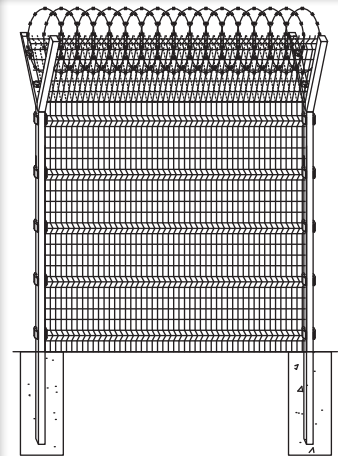

Support post

This kind of post will be put at 25m or 30m intervals.

Profile	Wall Thickness	Surface Treatment	Length	Base Plate	Rain hat
60x60mm	2.0mm 2.5mm	Galvanized and Electrostatic polyester powder coated	1900mm/ + 400mm I	Available on request	Plastic or Metal
			2200mm/ + 500mm I		
			2500mm/ + 500mm I		

Top concertina razor wire

Type	Core wire / Blade thickness	Surface Treatment	Length	Outside diameter	Clips
BTO-22	2.5 / 0.5mm	Hot dipped galvanized	8-10m/ roll	500mm	3 lines
				600mm	
				700mm	

QYM-Airport Fence

Use:3 common heights

Height:2700mm

Height:3200mm

Height:3700mm

10 YEAR WARRANTY