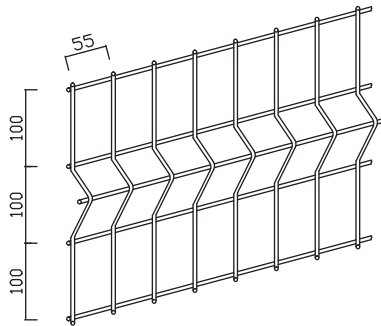

QYM-Airport Fence

QYM-Airport Fence, by definition is mainly used in the airport as a protective fence. The net body is welded with 4.0/5.0 mm low carbon steel wire, the surface will be electrostatic polyester powder coated or PVC coated after electro-galvanized. 60 mm Y shaped square pipe will be put at 2.5m intervals for the connection of the mesh. Concertina wire will be put at the top of the fence to make the fence more securer.

Mesh:50X100mm

Mesh:55X100mm

For panel

Panel	Mesh	Wire Thickness	Surface Treatment	Panel Width	Folds NOS.	Panel Height	Fence Height
Big Panel	50x100mm 55x100mm	4.00mm 4.50mm 5.00mm	Galvanized and Electrostatic polyester powder coated or PVC coated	2.50m 3.00m	4	2000mm	2700mm
					5	2300mm	3200mm
					6	2600mm	3700mm
V panel					2	530mm	2700mm
						630mm	3200mm
						730mm	3700mm

Y Post-(SHS)

Profile	Wall Thickness	Surface Treatment	Length	Base Plate	Rain hat
60x60mm	2.0mm 2.5mm	Galvanized and Electrostatic polyester powder coated	2700mm + 550mmV	Available on request	Plastic or Metal
			3100mm + 650mmV		
			3600mm + 750mmV		

Use:3 common heights

Height:2700mm

Height:3200mm

Height:3700mm

10 YEAR WARRANTY