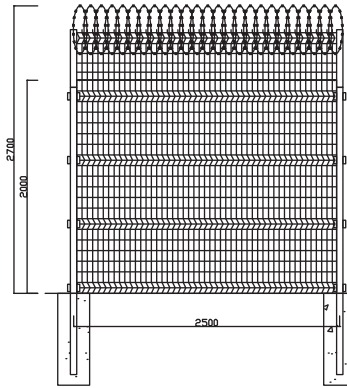

Mesh:50X100mm

Mesh:55X100mm

For panel

Panel	Mesh	Wire Thickness	Surface Treatment	Panel Width	Folds NOS.	Panel Height	Fence Height
Big Panel	50x100mm 55x100mm	4.00mm 4.50mm 5.00mm	Galvanized and Electrostatic polyester powder coated or PVC coated	2.50m 3.00m	4	2000mm	2700mm
					5	2300mm	3200mm
					6	2600mm	3700mm
V panel					2	530mm	2700mm
						630mm	3200mm
						730mm	3700mm

Support post

This kind of post will be put at 25m or 30m intervals.

Profile	Wall Thickness	Surface Treatment	Length	Base Plate	Rain hat
60x60mm	2.0mm 2.5mm	Galvanized and Electrostatic polyester powder coated	1900mm/ + 400mm I	Available on request	Plastic or Metal
			2200mm/ + 500mm I		
			2500mm/ + 500mm I		

Top concertina razor wire

Type	Core wire / Blade thickness	Surface Treatment	Length	Outside diameter	Clips
BTO-22	2.5 / 0.5mm	Hot dipped galvanized	8-10m/ roll	500mm	3 lines
				600mm	
				700mm	

QYM-Airport Fence

Use:3 common heights

Height:2700mm

Height:3200mm

Height:3700mm

10 YEAR WARRANTY