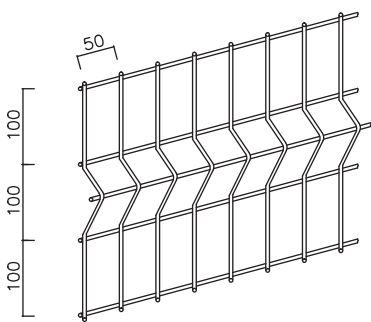

QYM-Airport Fence

QYM-Airport Fence, by definition is mainly used in the airport as a protective fence. The net body is welded with 4.0/5.0 mm low carbon steel wire, the surface will be electrostatic polyester powder coated or PVC coated after electro-galvanized. 60 mm Y shaped square pipe will be put at 2.5m intervals for the connection of the mesh. Concertina wire will be put at the top of the fence to make the fence more securer.

Mesh:50X100mm

Mesh:55X100mm

For panel

Panel	Mesh	Wire Thickness	Surface Treatment	Panel Width	Folds NOS.	Panel Height	Fence Height
Big Panel	50x100mm 55x100mm	4.00mm 4.50mm 5.00mm	Galvanized and Electrostatic polyester powder coated or PVC coated	2.50m 3.00m	4	2000mm	2700mm
					5	2300mm	3200mm
					6	2600mm	3700mm
V panel					2	530mm	2700mm
						630mm	3200mm
						730mm	3700mm

Y Post-(SHS)

Profile	Wall Thickness	Surface Treatment	Length	Base Plate	Rain hat
60x60mm	2.0mm 2.5mm	Galvanized and Electrostatic polyester powder coated	2700mm + 550mmV	Available on request	Plastic or Metal
			3100mm + 650mmV		
			3600mm + 750mmV		

Use:3 common heights

Height:2700mm

Height:3200mm

Height:3700mm

10 YEAR WARRANTY