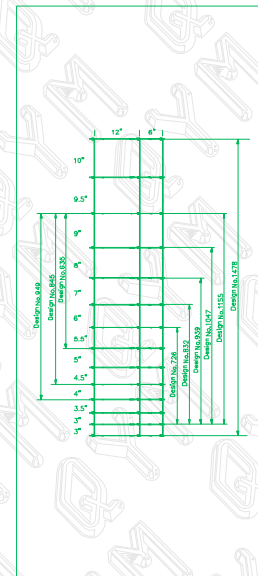

A

B

C

D

No. of Horizontal Wires	Design Height (±0.5inch)	Spacing of Vertical (±0.5inch)	Wire Gage (BWG)
6	35"	12/6"	#14.5 - #11
7	26"		
8	32"		
9	45"		
10	39"		
11	49"		
	47"		
	55"		

Rev	Date	Changed	By
01			
02			
03			
04			
05			
06			
07			

15/05/2015

NONE

DIN A4
Scale 1:

QYM15LD00019

THIS DRAWING AND THE RELATED INFORMATION IS AND REMAINS THE EXCLUSIVE PROPERTY OF QYM WITHOUT THE PRIOR WRITTEN CONSENT OF QYM. THIS DRAWING AND THE RELATED INFORMATION MAY NEITHER BE COPIED OR REPRODUCED, NOR COMMUNICATED IN ANY WAY TO A THIRD PARTY, NOR USED FOR MANUFACTURING OUTSIDE QYM EACH INFRINGEMENT OF THESE INTELLECTUAL PROPERTY RIGHTS OF QYM SHALL GIVE RISE TO LEGAL PROCEEDINGS.